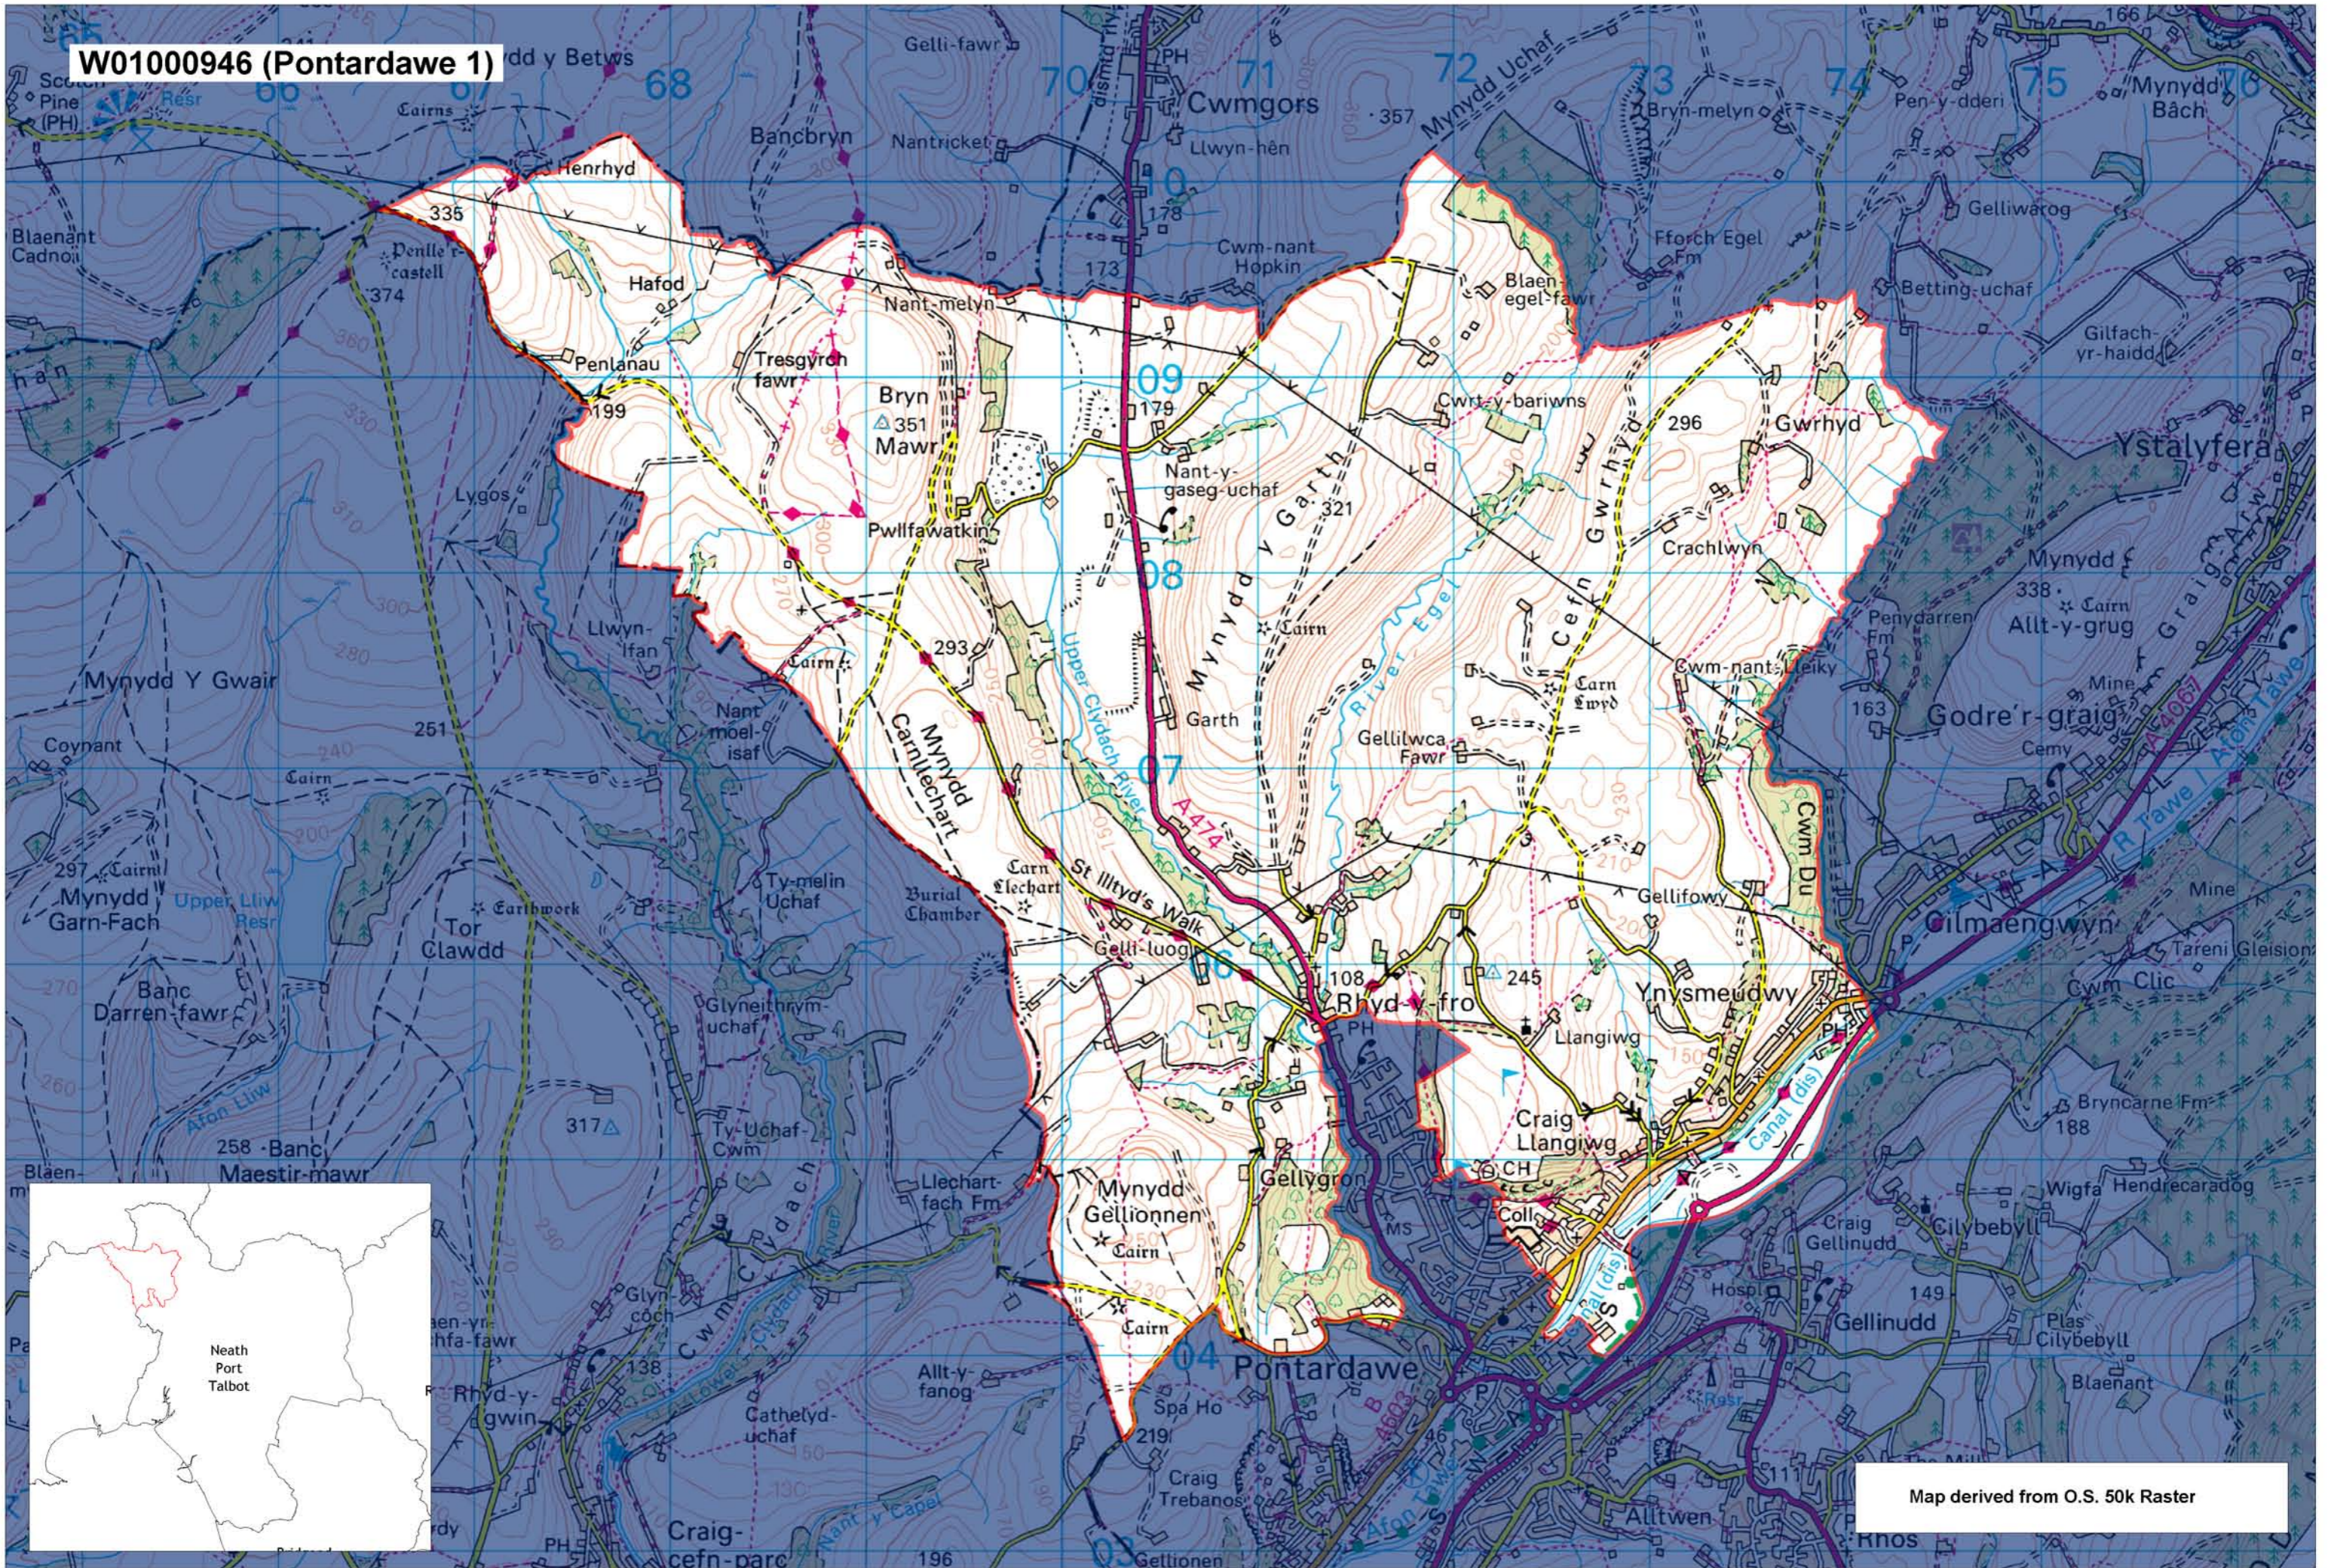

W01000946 (Pontardawe 1)

Map derived from O.S. 50k Raster